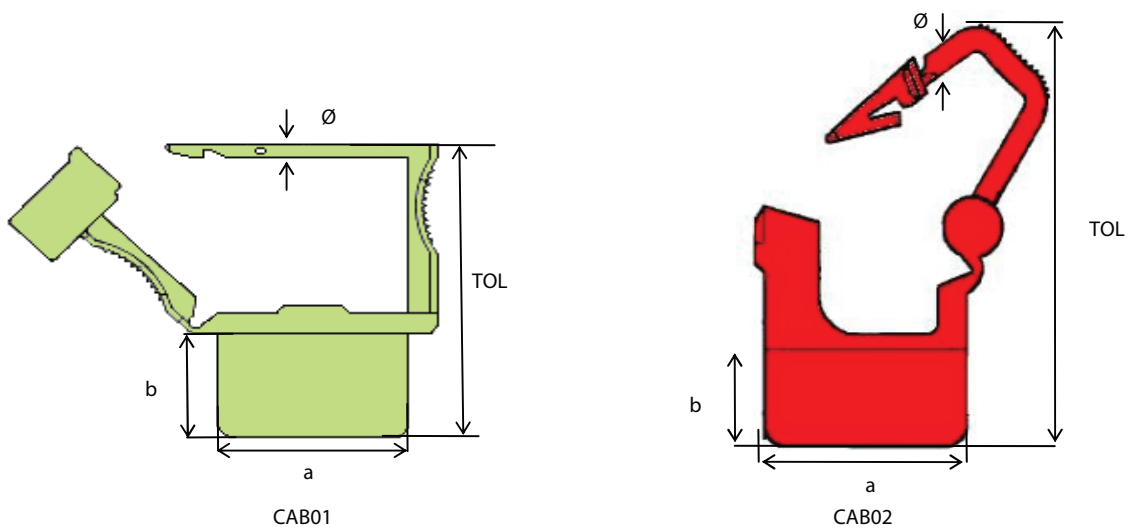

CABIN-SEAL

is specially design padlock seal for easy and quick application. This seal is easily sealed and remove without any tools.

Material

- Polypropylene

Marking

- Laser marking
- Customize name
- Sequential numbering

Applications

- Retails/ Distribution
- Ballot boxes
- In-flight bonded carts

Product Code	Dimension				Packaging		
	Total Length, TOL (mm)	Diameter, Ø (mm)	Printing Area, a x b (mm)		Quantity per box (pieces)	Weight per box (kg)	Box Dimension, L x W x H (mm)
			a	b			
CAB 01	43	2	25	15	1000	2.6	535 X 268 X 176
CAB 02	55	3	27	15	1500	3.5	295 X 245 X 245